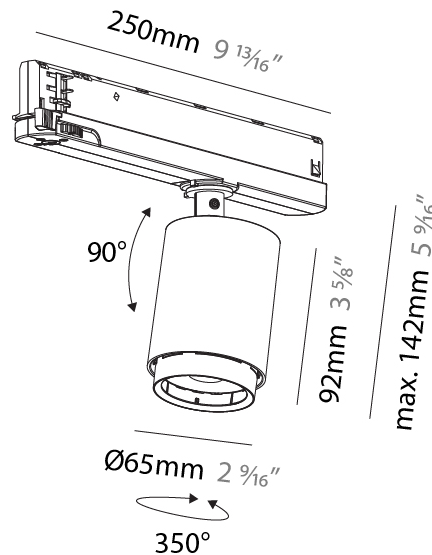

GENERAL

Series: Centriq
Subseries: Centriq In Flex
Brand: Prolicht
Division: Architectural
Mounting Type: Track
Subcategory: Spots

PHYSICAL

Shape: Cylinder
Diameter (mm): 65
Diameter (in): 2 ⁹/₁₆
Length (mm): 250
Length (in): 9 ¹³/₁₆
Height (mm): 142
Height (in): 5 ⁹/₁₆
Light Distribution: Adjustable / Direct
Weight (kg): 0.62
Fixture Finish: SSR / BKV / CWI / CRY / HAB / UFT / ITA / RUA / FTG / MYG / LOD / PUS / FRO / FUP / KIA / POP / BLS / SPG / MEY / GOH / GUM / CHC / COM / ABZ / JAG / OBR / MOS / ROR
Holder Finish: WHI / BLK
Accent Finish: SSR / BKV / CWI / CRY / HAB / LAG / UFT / ITA / RUA / RUR / MIC / FTG / MYG / TWT / LOD / PUS / FRO / FUP / KIA / POP / BLS / SPG / MEY / GOH / GUM / CHC / COM / ABZ / JAG
Fixture Material: Aluminum

ELECTRICAL

Lamp Type: LED (Zhaga Standard)
Input Wattage (W): 20
Total Output Wattage (W): 18.1
Dimming: Non-Dimmable / 0-10V Dimming
Driver Included: Yes
Driver Location: Integrated
Driver Type: Constant Current - 120Vac
Driver Class: Class 2
Input Voltage (V): 120

LED

Number of LEDs: 1
Color Temperature (°K): 2700 / 3000 / 3500 / 4000
Max. Delivered Lumen (lm): 1207 / 1300 / 1376 / 1380
Nominal Lumen (lm): 1672 / 1800 / 1905 / 1910
CRI: >90 CRI
Lamp Life (hrs): 50000

OPTICAL

Reflector°: Adjustable 14 - 44
Adjustability: Rotational 360°; Tilt 90° (±45°)

RATINGS AND CERTIFICATIONS

Certified By: Certified for North American Standards
IP rating: IP20