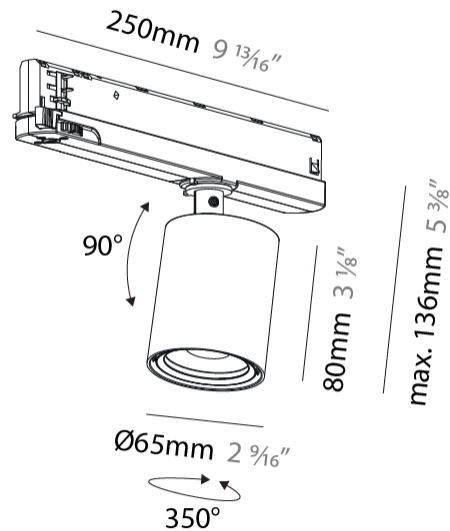

GENERAL

Series: Centriq
Subseries: Centriq In
Brand: Prolicht
Division: Architectural
Mounting Type: Track
Mounting Location: Ceiling
Subcategory: Spots

PHYSICAL

Shape: Cylinder
Diameter (mm): 65
Diameter (in): 2 5/16
Length (mm): 250
Length (in): 9 13/16
Height (mm): 136
Height (in): 5 3/8
Light Distribution: Adjustable / Direct
Weight (kg): 0.6
Fixture Finish: SSR / BKV / CWI / CRY / HAB / UFT / ITA / RUA / FTG / MYG / LOD / PUS / FRO / FUP / KIA / POP / BLS / SPG / MEY / GOH / GUM / CHC / COM / ABZ / JAG / OBR / MOS / ROR
Holder Finish: WHI / BLK
Accent Finish: SSR / BKV / CWI / CRY / HAB / LAG / UFT / ITA / RUA / RUR / MIC / FTG / MYG / TWT / LOD / PUS / FRO / FUP / KIA / POP / BLS / SPG / MEY / GOH / GUM / CHC / COM / ABZ / JAG
Fixture Material: Aluminum

ELECTRICAL

Lamp Type: LED (Zhaga Standard)
Input Wattage (W): 23
Total Output Wattage (W): 20.9
Dimming: Non-Dimmable / 0-10V Dimming
Driver Included: Yes
Driver Location: Integrated
Driver Type: Constant Current - 120Vac
Driver Class: Class 2
Input Voltage (V): 120

LED

Number of LEDs: 1
Color Temperature (°K): 2700 / 3000 / 3500 / 4000
Max. Delivered Lumen (lm): 1975 / 2056 / 2145 / 2245
Nominal Lumen (lm): 2429 / 2529 / 2638 / 2761
CRI: >90 CRI
Lamp Life (hrs): 50000

OPTICAL

Reflector: 24 / 36 / 52
Adjustability: Rotational 360°; Tilt 90°

RATINGS AND CERTIFICATIONS

Certified By: Certified for North American Standards
IP rating: IP20